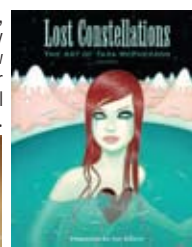

SNAPSHOT SERIES

'Lost Constellations' (above) is **Tara McPherson's** second book of colourful, heart wrenching themes. Silkscreen prints also available.

And 'masked' glorified cartoon alter egos by **Brandt Peters** (US). Valley of Tinbots (below left). And prints by Brandt's artist partner **Kathie Olivas** (US) also instore. Hazel (below right) selling framed from $350.