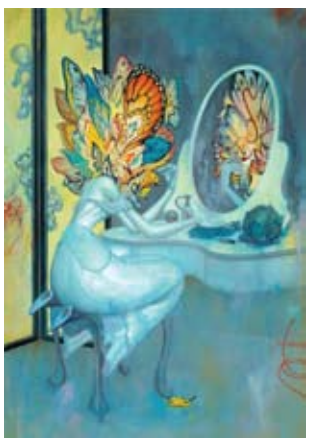

'Vanity' (above) giclée print by award winning artist **James Jean** (US). More available from $150. And the new, 'XOXO' postcard book (left) which features 30 postcards based on his illustrations.

Mars-1 (US) 'Unlock' giclée print (below). His unique style has been described as urban-Gothic, sci-fi abstracted, quasi-organic form. Say what?!