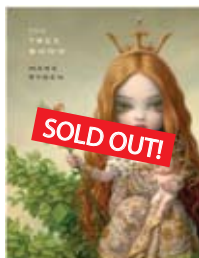

'The Tree Show' exhibition book (above) features works from **Mark Ryden's** (US) major solo exhibition at the Michael Kohn Gallery in Los Angeles.